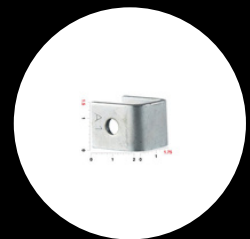

Steel Axle Hanger