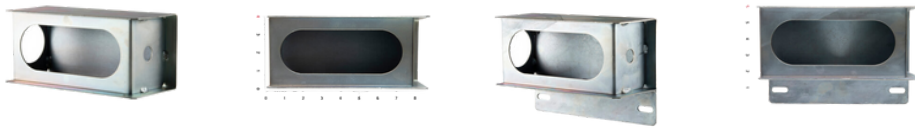

TRAILER PARTS

A-1 has been supplying trailer manufacturers of all kinds for several years. We provide the highest quality with the best customer service.

Manufactured to highest industry standards:

- Safety chain
- Tail light boxes
- Shackle straps
- Steel axle hangers
- Shackle bolt & nut
- Equalizer
- Axle hanger kit

CONTACT INFORMATION:

A-1trailerparts.com
615.523.9954
mike.adiani@a-1trailerparts.com

THE QUALITY YOU NEED
THE PRICE YOU WANT

Safety Chain

Steel Axle Hanger

Shackle Straps

Tail Light Box

PRODUCT OFFERINGS

Safety Chains

Tail Light Box

Equalizer

Steel Axle Hanger

Axle Hanger Kits

Shackle Straps

Shackle Bolt & Nut